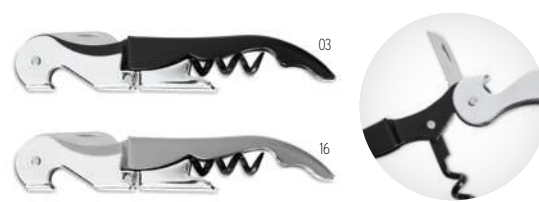

Lucy MO8322

Stainless steel original waiter's knife with double cork stand and foldable knife. **Size** 12x1,5x1 cm **Print technique** Pad printing,L