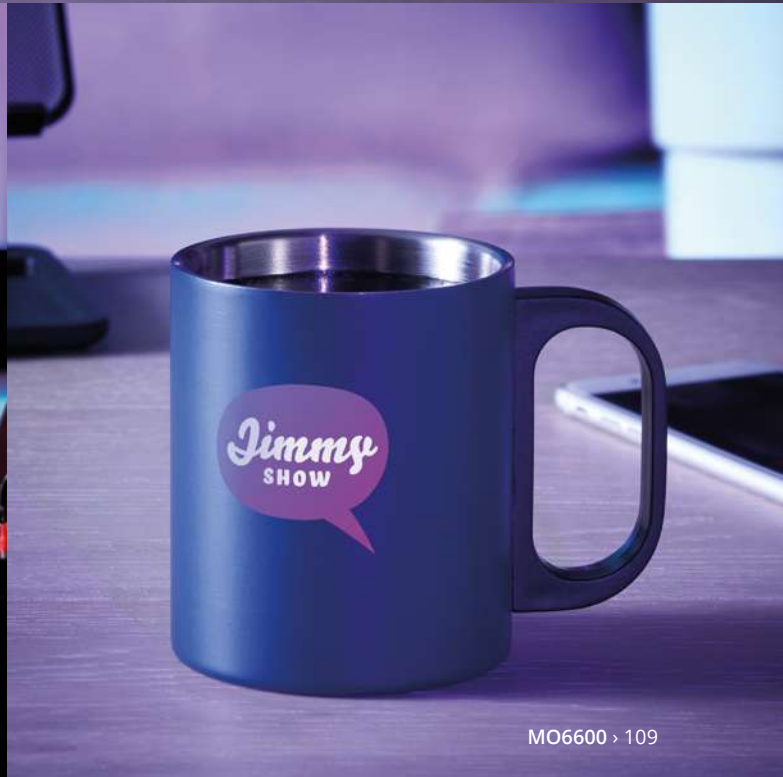

Robin MO6603

Bamboo tablet or smartphone stand. **Size** 17x7,6x1,5 cm
Print technique Pad printing,D01,DL,L

Whippy MO9944

Bamboo phone stand holder. It includes 2 parts, you can assemble it vertically to hold your phone. **Size** 14x8x0,7 cm **Print technique** Pad printing,L,D01,DL

Apoya MO9693

Smartphone stand in bamboo. **Size** 7,5x6x2 cm
Print technique Pad printing,L

Jump on the podcast wagon

More and more people rely on podcasts for their news, entertainment or education. Due to this increased demand more businesses and individuals are developing their own shows. Let's support this trend with some tech equipment to help you get started.

MO6766 › 41

MO6600 › 109

Helo MO6241

26 cm LED ring selfie light with tripod stand and phone holder. Ideal for tik-tok®, live-streaming, broadcasting and photography. Including wired shutter. White, warm, light (120 LED) with 10 brightness levels. **Size** 57x6,7x6,7 cm **Print technique** Pad printing

Gimba MO6622

Telescopic smartphone holder and stabiliser with tripod functionality. 1-axis gimbal. 450 mAh LiB battery. **Size** 20,5x8,2x4,5 cm **Print technique** Pad printing, D01, DL

Vide MO6843

Smartphone video kit. Including adjustable desk top tripod with phone mount Shot gun microphone and audio cable and 3.5mm jack adapter. LED light with 10 light settings. Excluding 3 x Type-AA batteries. **Size** 16x7,7x3,3 cm **Print technique** Pad printing, DL, D01