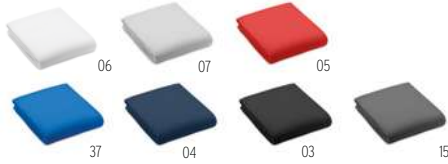

Bogda MO6805
130 gr/m² RPET polar fleece blanket. **Size** 120x150 cm
Print technique Screen transfer,E