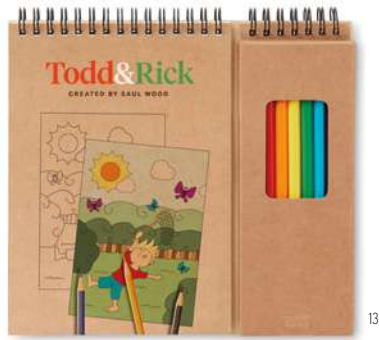

MO6479 > 211

210

MO6584 > 211

13

13

13

Colopad MO8769

Colouring set with 24 pages 6 of which have pictures to colour in and 18 blank pages. Includes 8 colouring pencils.
Size 21,5x18,5x1 cm **Print technique** Screen printing