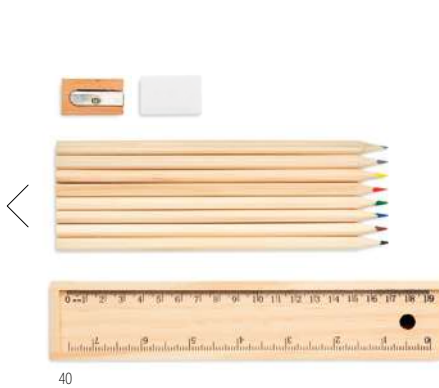

Todo Set MO9836

12 pieces stationery set with 2 pencils, 6 colouring pencils, 1 sharpener, 1 eraser and ruler incorporated in the lid of the wooden box. **Size** 20,5x4,2x2,3 cm
Print technique Pad printing,L,S