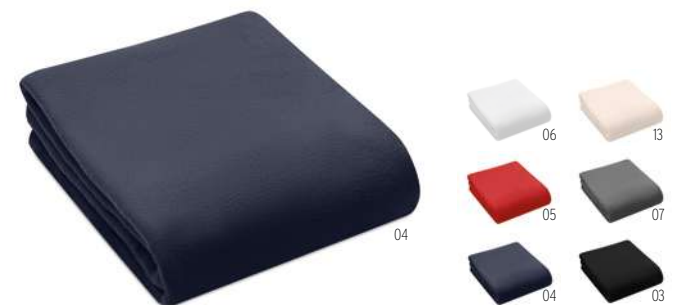

Musala Rpet MO9935

Fleece blanket in RPET with in RPET polyester travel pouch. 180 gr/m² fleece. **Size** 120x150 cm **Print technique** Screen printing,T1,TD,E