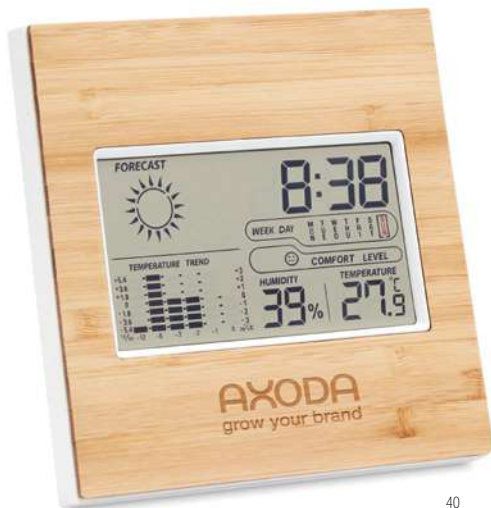

40

Turku MO9959

Weather station with bamboo front, multi-functional thermometer. Includes a clock, temperature, humidity display and calendar. 2 AAA batteries not included. **Size** 13x2,3x13 cm **Print technique** Pad printing,L