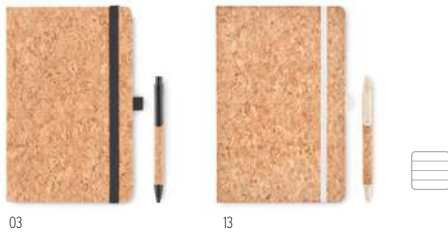

40

40

Bambooset MO8111

Bamboo barrel pen set which includes a stylus push button pen and a mechanical pencil presented in a paper box. Blue ink. **Size** 16x5x2 cm **Print technique** Round screen printing, P, L, DL

MO6652 › 55

MO6732 › 55

MO9678 › 54

MO6202 › 54

03

13

Suber Set MO6202

A5 cork notebook with matching pen. Hard cork cover. Casebound. 160 lined pages (80 sheets). Elastic closure strap and pen holder. Matching push button ball pen with cork barrel and 50% wheat straw and 50% PP details. Presented in a gift box. Cork is 100% natural material.
Size 14,5x21x1,5 cm **Print technique** Round screen printing,S,T1,B,L,P