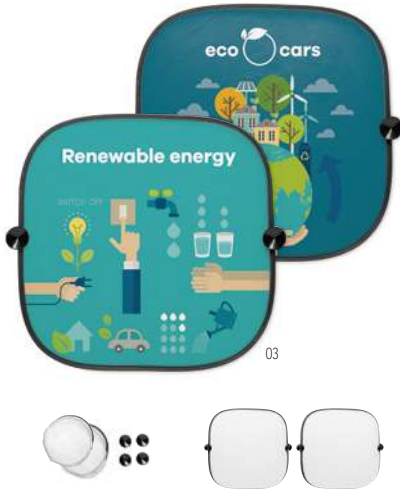

Toolie MO9057

Multi-tool pocket with 11 functions in stainless steel with PU pouch. **Size** 7x4,5x0,1 cm
Print technique Pad printing,L

40

Ellagan MO6864 • 

Magnetic air vent mount phone holder
in bamboo material. **Size** 4x5,8x3,3 cm
Print technique Pad printing, L