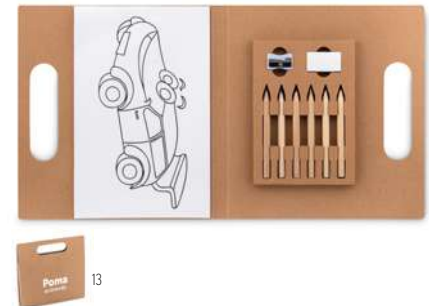

Folder2 Go MO9544

Children colouring set with 30 colouring sheets. Includes 6 colouring pencils, sharpener and eraser. **Size** 20x1,6x21 cm
Print technique Pad printing,S,D01,DL