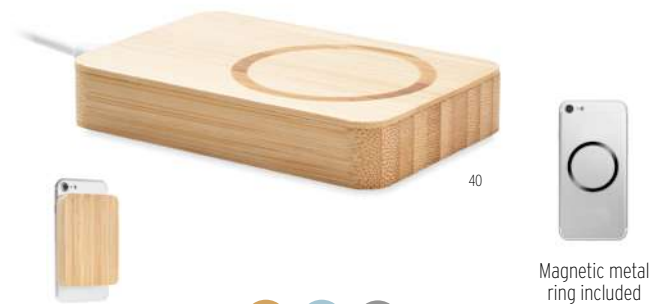

Yago MO6570
Magnetic bamboo wireless charger (10W) and power Bank (4000 mAh). Output: DC 9V/1.1A (10W) ideal for quick charging. Compatible with iPhone® 12 and newer. Including additional magnetic metal ring to support charging of other non-magnetic wireless chargeable phones. **Size** 10x6,8x1,8 cm **Print technique** Pad printing,L