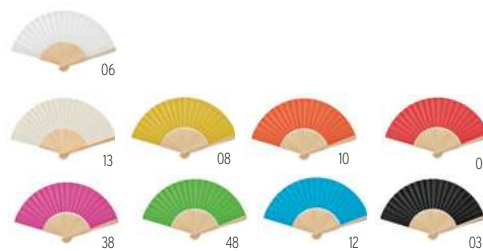

Macusa MO6531 

Classic and stylish sunglasses in RPET frame with UV400 protection. **Size** 14x4,5x13,5 cm
Print technique Pad printing,D01,DL

America MO7455

Classic and stylish sunglasses with UV400 protection. **Size** 14x4,6x14 cm **Print technique** Pad printing,D01