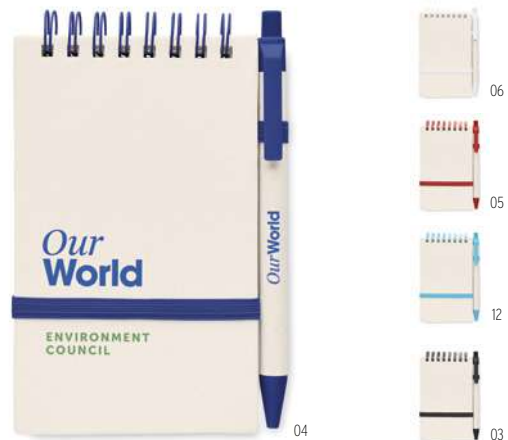

Mito Set MO6837 ●

A6 Recycled milk cartons 70 sheet recycled plain paper notebook (70% recycled milk carton and 30% recycled paper) with matching pen. Ring bound. Matching push button ball pen. Blue ink. Elastic closure strap and pen holder. **Size** 8,2x1,2x14 cm **Print technique** Pad printing,L,DL,D01,B