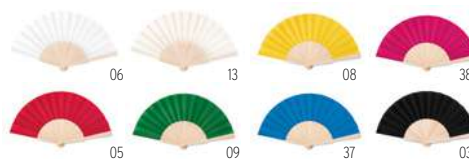

Fanny Wood M09532

Manual hand fan in wood with polyester fabric.
Size 41x22 cm **Print technique** Pad printing,L