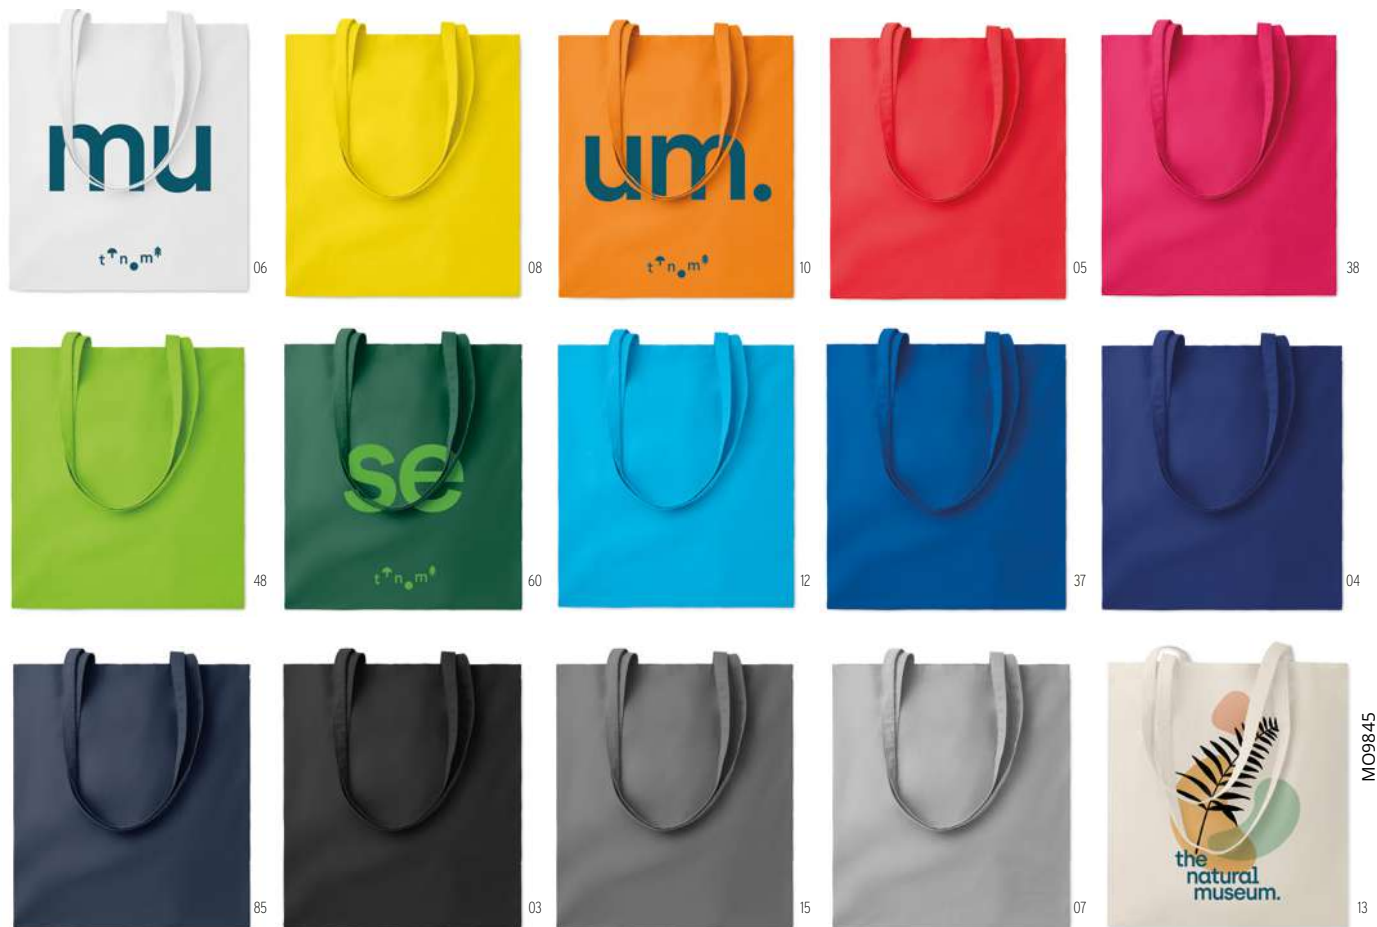

The essentials in a variety of colours

10

Cottonel Colour + MO9268 140gr

Cotton shopping bag with long handles. 140 gr/m².
Size 38x42 cm **Print technique** Screen printing,T1,E,TD

48

Cottonel Colour ++ MO9846 180gr

Cotton shopping bag with long handles. 180 gr/m².
Size 38x42 cm **Print technique** Screen printing,T1,TD,E

13

Cottonel + MO9267 140gr

Cotton shopping bag with long handles. 140 gr/m².
Size 38x42 cm **Print technique** Screen printing,T1,E,TD

13

Cottonel ++ MO9845 180gr

Cotton shopping bag with long handles. 180 gr/m².
Size 38x42 cm **Print technique** Screen printing,T1,TD,E