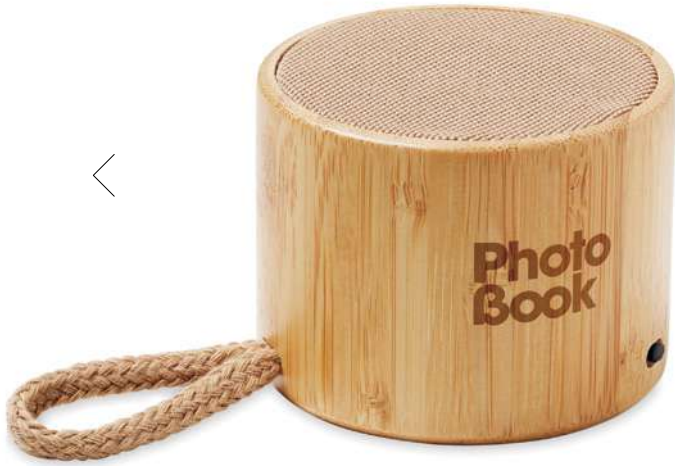

Cool M06890

5.1 wireless speaker in ABS with bamboo casing, cotton on top and hanging loop. 1 Rechargeable Li-POL 300 mAh battery included. Includes an SD card port and an AUX/ USB cable. Output data: 3W, 3 Ohm and 5V. Playing time approx. 3h. **Size** Ø7,1x5,3 cm **Print technique** Pad printing,L