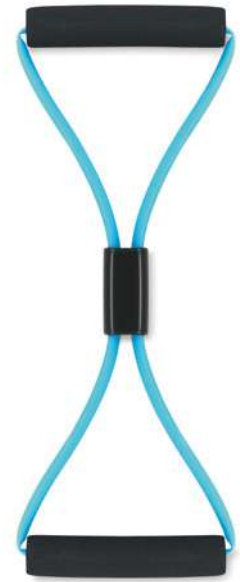

37

Bratara MO9136

Pedometer bracelet. Includes step, distance, time and calorie counter. 1 AG10 cell battery included. **Size** 25x2,6x1,3 cm
Print technique Pad printing,S

03

Armphone + MO6239

Adjustable armband in neoprene with transparent front with reflective detail. Fit up to 6.5 inch screen phones.
Size 45x18,5x0,4 cm **Print technique** Screen printing