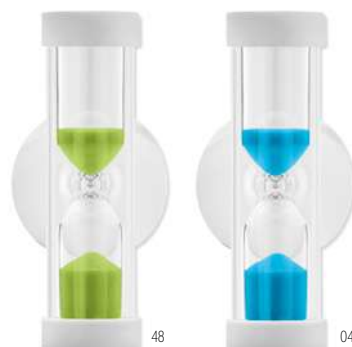

Ci MO6902

Wooden sand timer. Approx. 3 minutes. **Size** 4,5x9x3 cm **Print technique** Pad printing,L

5 Min MO6672

5 minutes shower timer in ABS with suction cup. **Size** 7,5x5,6x1,3 cm **Print technique** Pad printing,DO1,DL