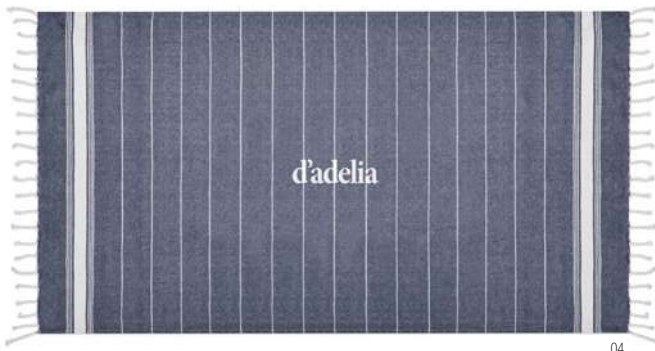

MT4011

MPSG04

MO6750

194

MU5001

12

Round Malibu MO9512

Round 150cm diameter Hamman/beach towel blanket in 180 gr/m² cotton.
Size Ø150 cm **Print technique** Screen transfer,E,TD