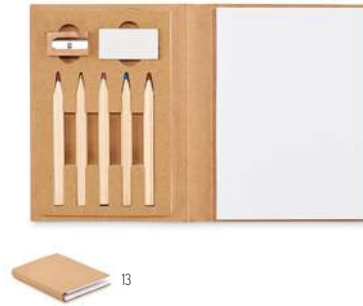

Kisan MO6769

Children drawing set with 60 sheets. Includes 5 colouring pencils, 1 sharpener and 1 eraser. **Size** 14,5x10,5 cm
Print technique Pad printing,S,DL,D01